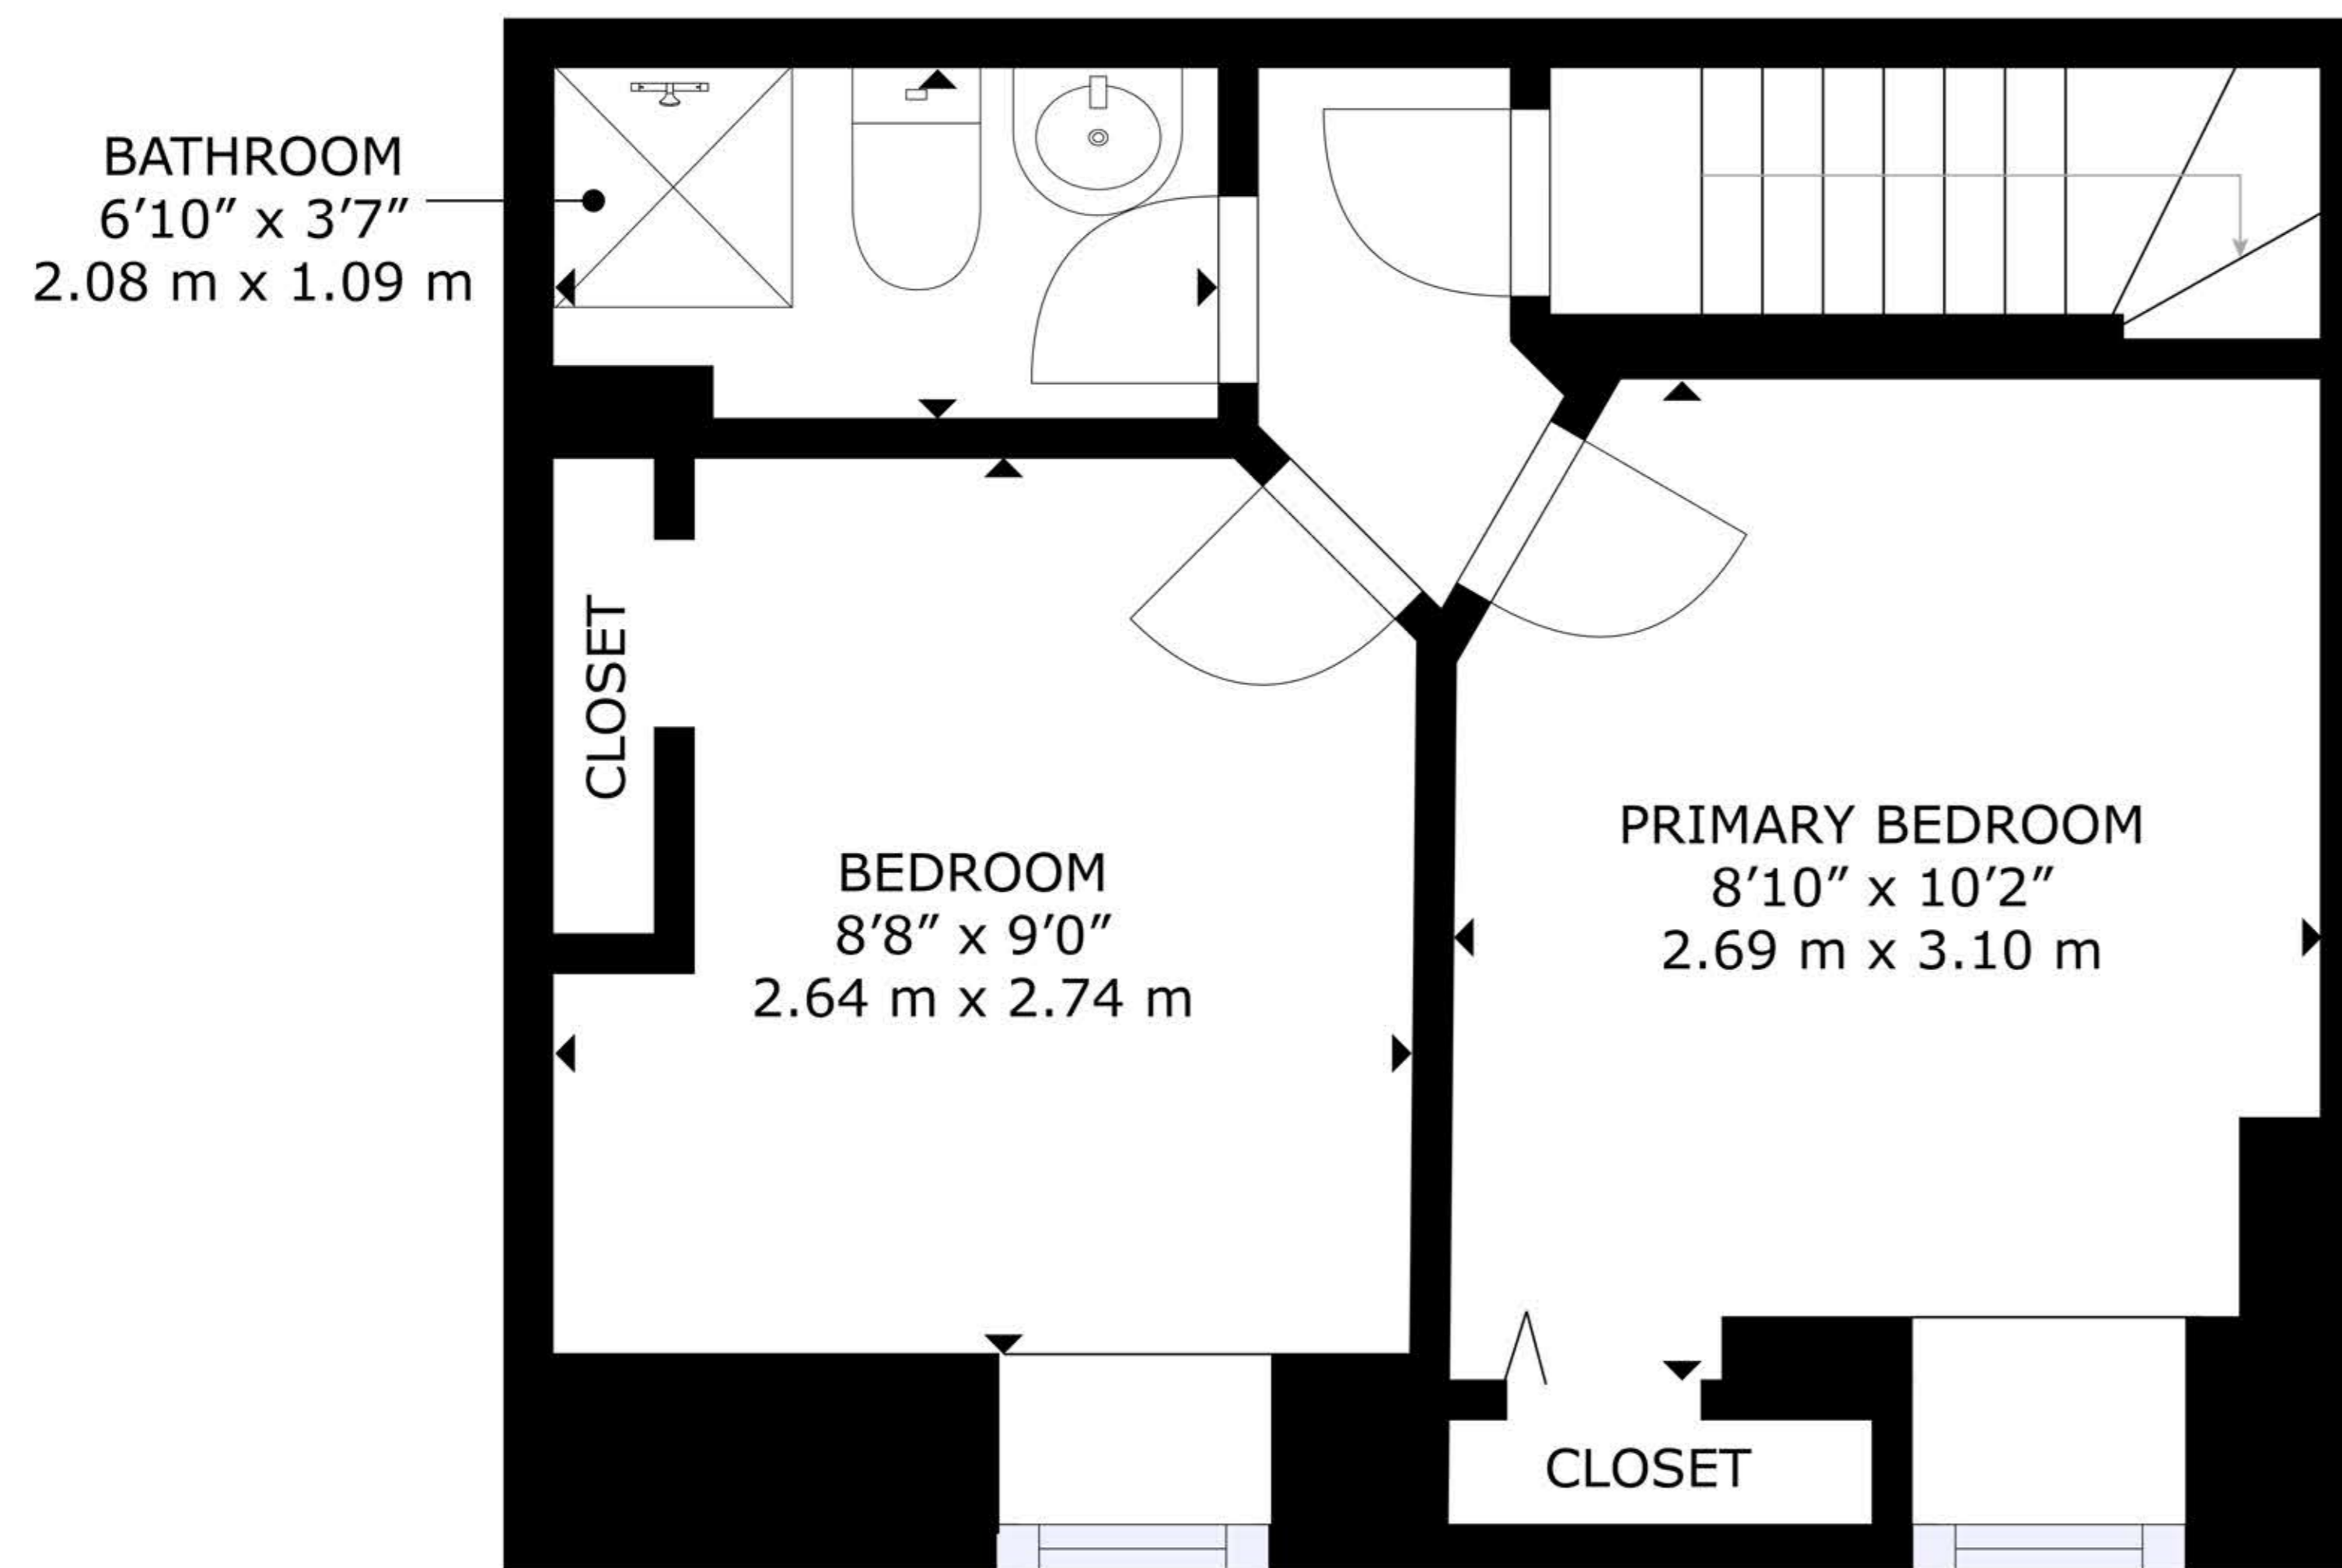

FLOOR 4

FLOOR 3

FLOOR 1

FLOOR 2

GROSS INTERNAL AREA
 FLOOR 1: 268 sq. ft, 25 m², FLOOR 2: 256 sq. ft, 24 m²,
 FLOOR 3: 261 sq. ft, 24 m², FLOOR 4: 264 sq. ft, 24 m²
 TOTAL: 1,049 sq. ft, 97 m²
 SIZES AND DIMENSIONS ARE APPROXIMATE, ACTUAL MAY VARY.