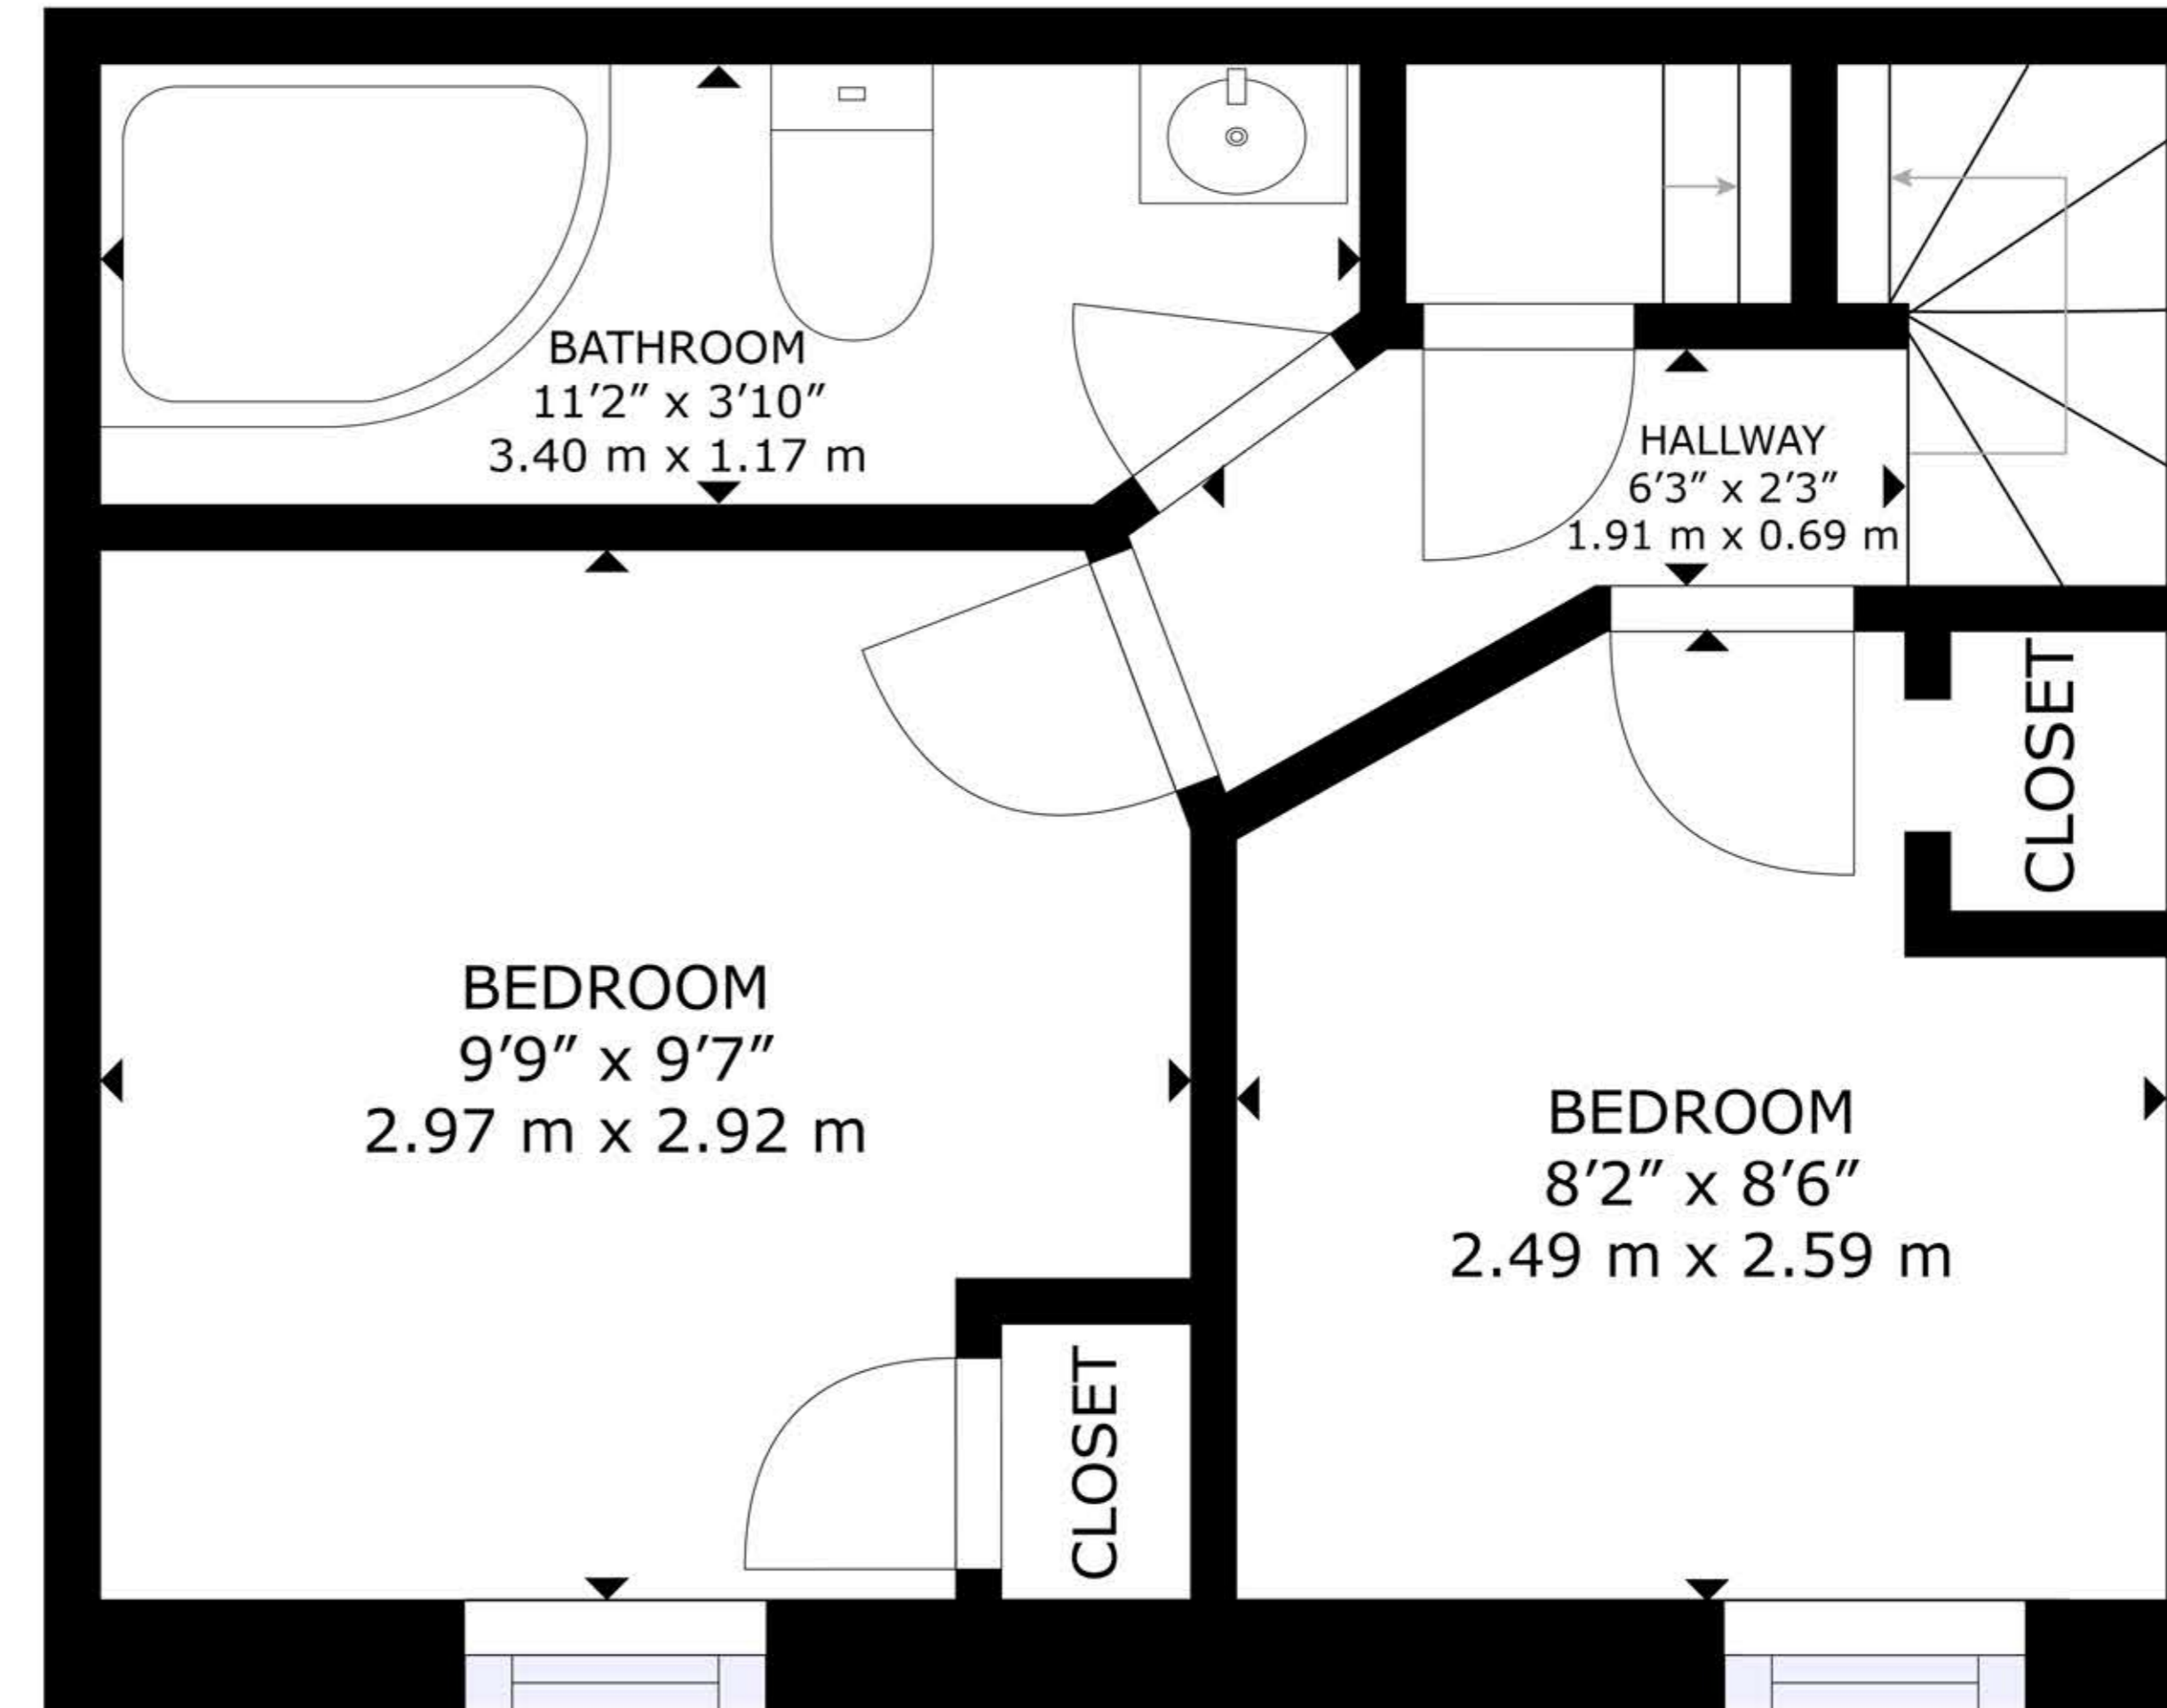

FLOOR 4

FLOOR 3

FLOOR 1

FLOOR 2

GROSS INTERNAL AREA
 FLOOR 1: 268 sq. ft, 25 m², FLOOR 2: 256 sq. ft, 24 m²,
 FLOOR 3: 261 sq. ft, 24 m², FLOOR 4: 264 sq. ft, 24 m²
 TOTAL: 1,049 sq. ft, 97 m²
 SIZES AND DIMENSIONS ARE APPROXIMATE, ACTUAL MAY VARY.