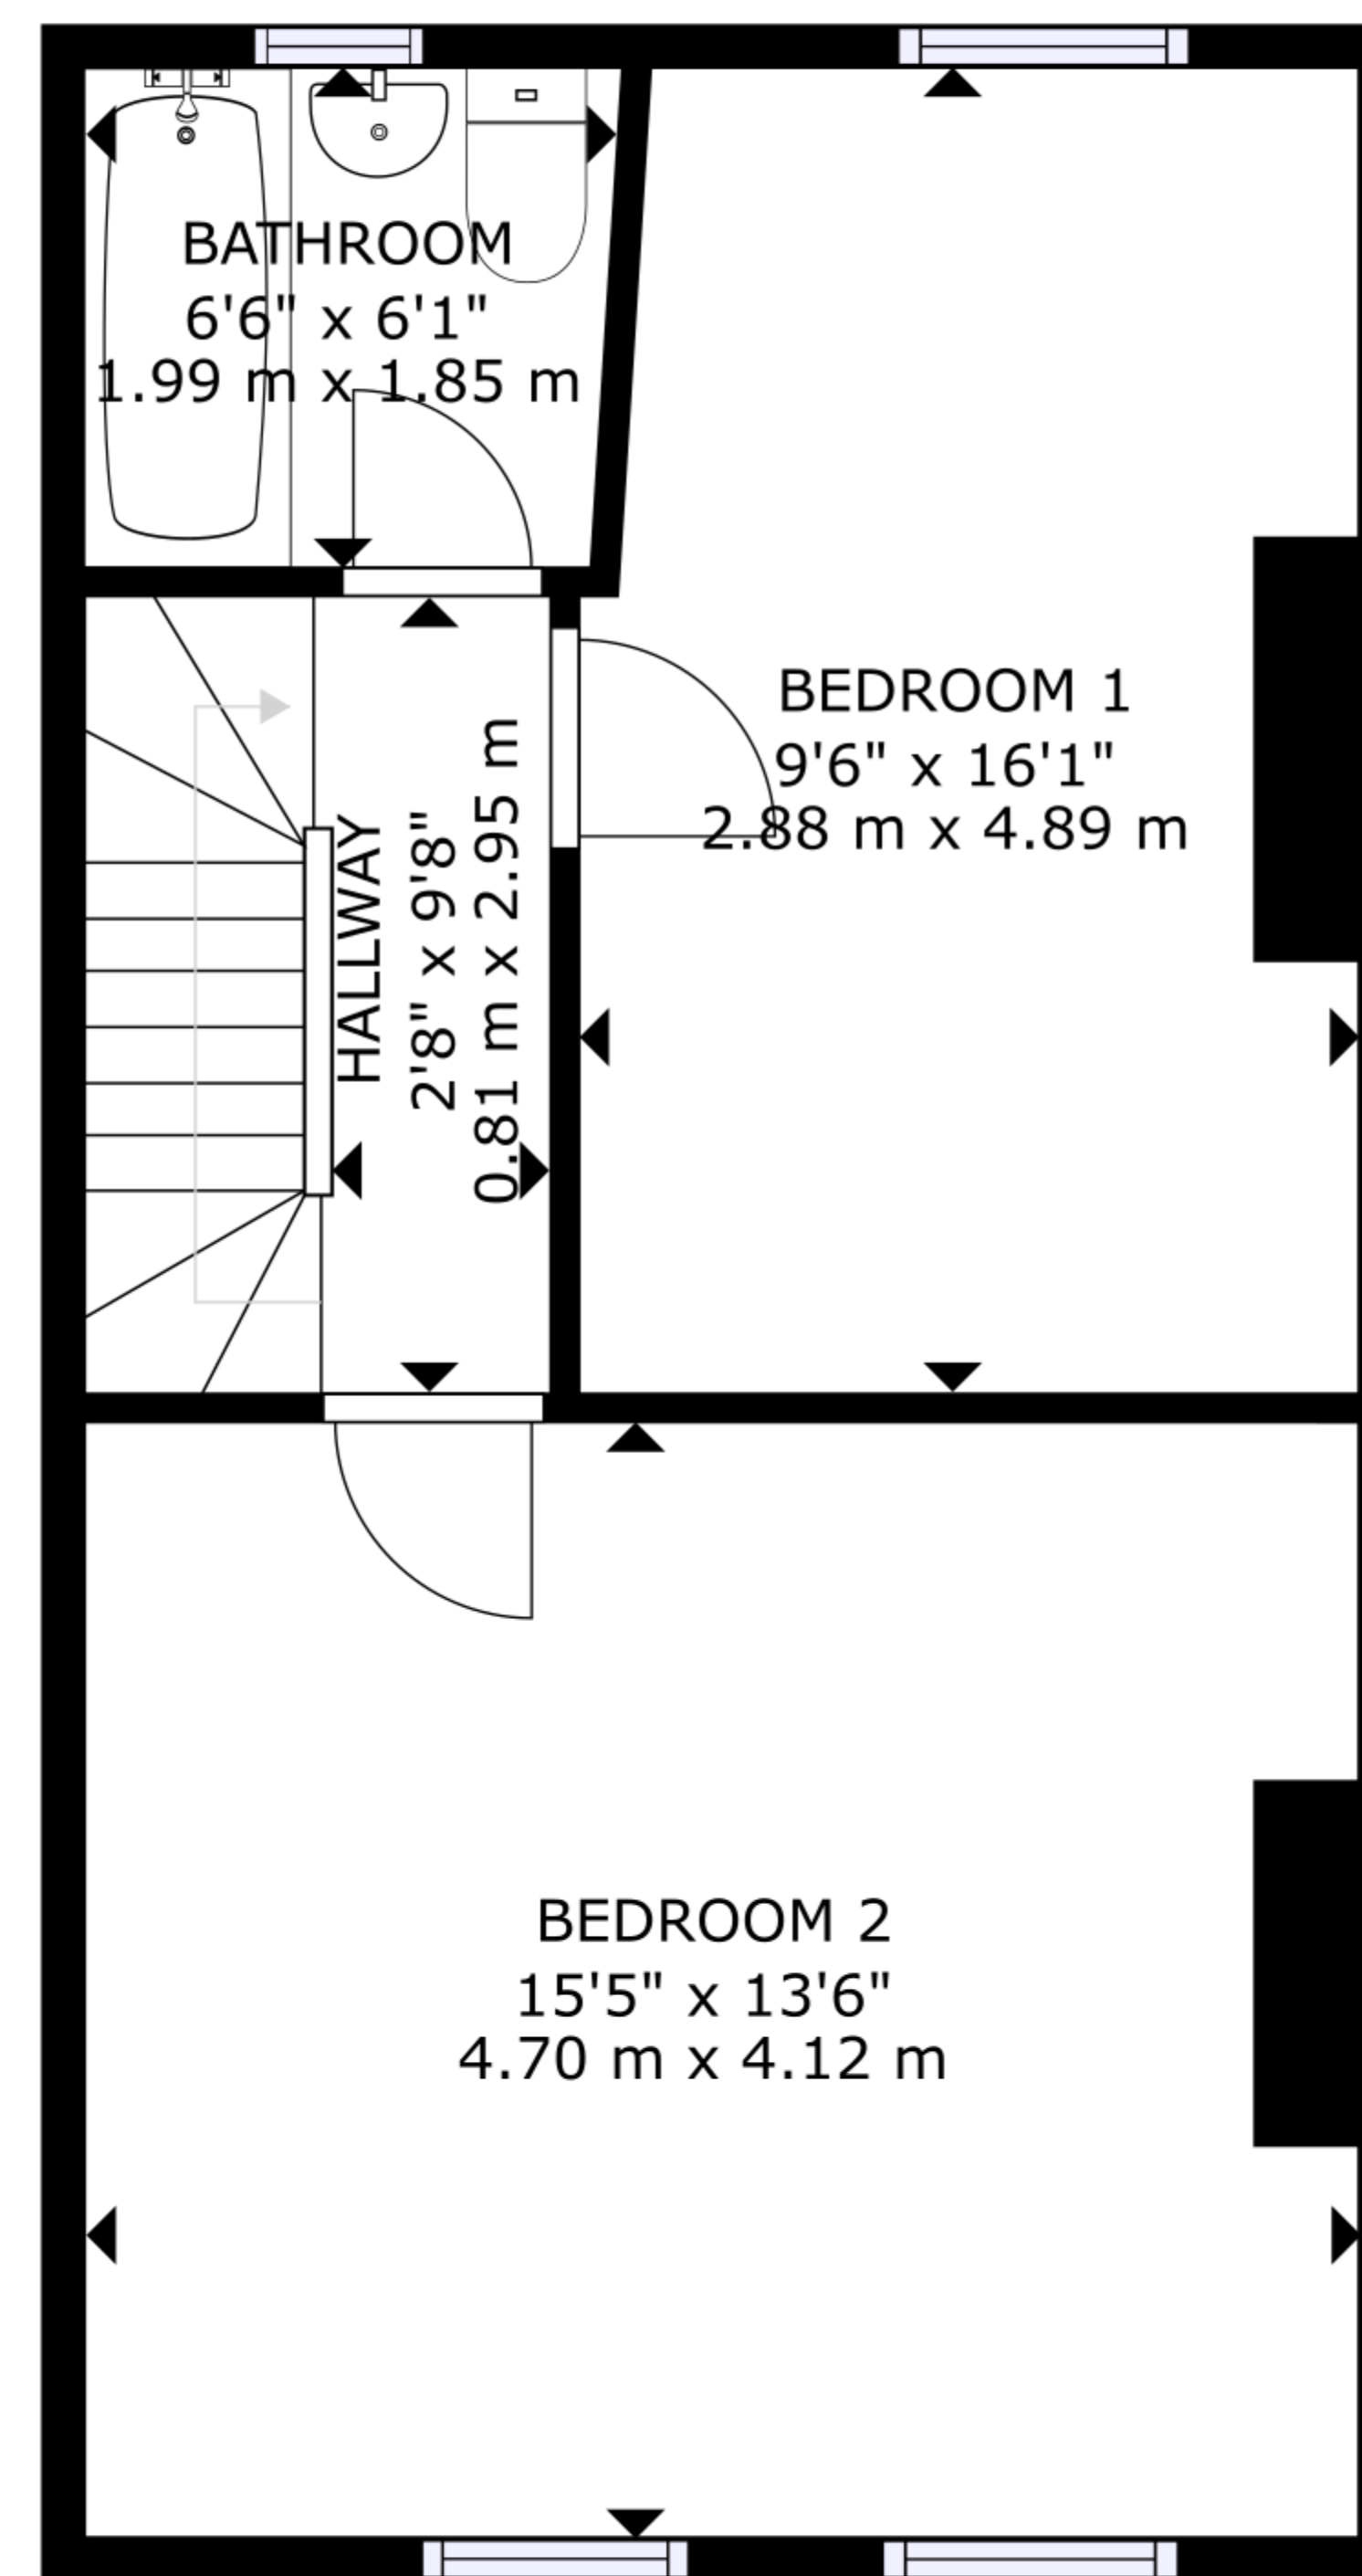

FLOOR 1

FLOOR 2

FLOOR 3

FLOOR 4

GROSS INTERNAL AREA  
 FLOOR 1: 236 sq ft, 21.95 m<sup>2</sup>, FLOOR 2: 587 sq ft, 54.49 m<sup>2</sup>  
 FLOOR 3: 461 sq ft, 42.84 m<sup>2</sup>, FLOOR 4: 391 sq ft, 36.33 m<sup>2</sup>  
 TOTAL: 1675 sq ft, 155.61 m<sup>2</sup>  
 SIZES AND DIMENSIONS ARE APPROXIMATE, ACTUAL MAY VARY.