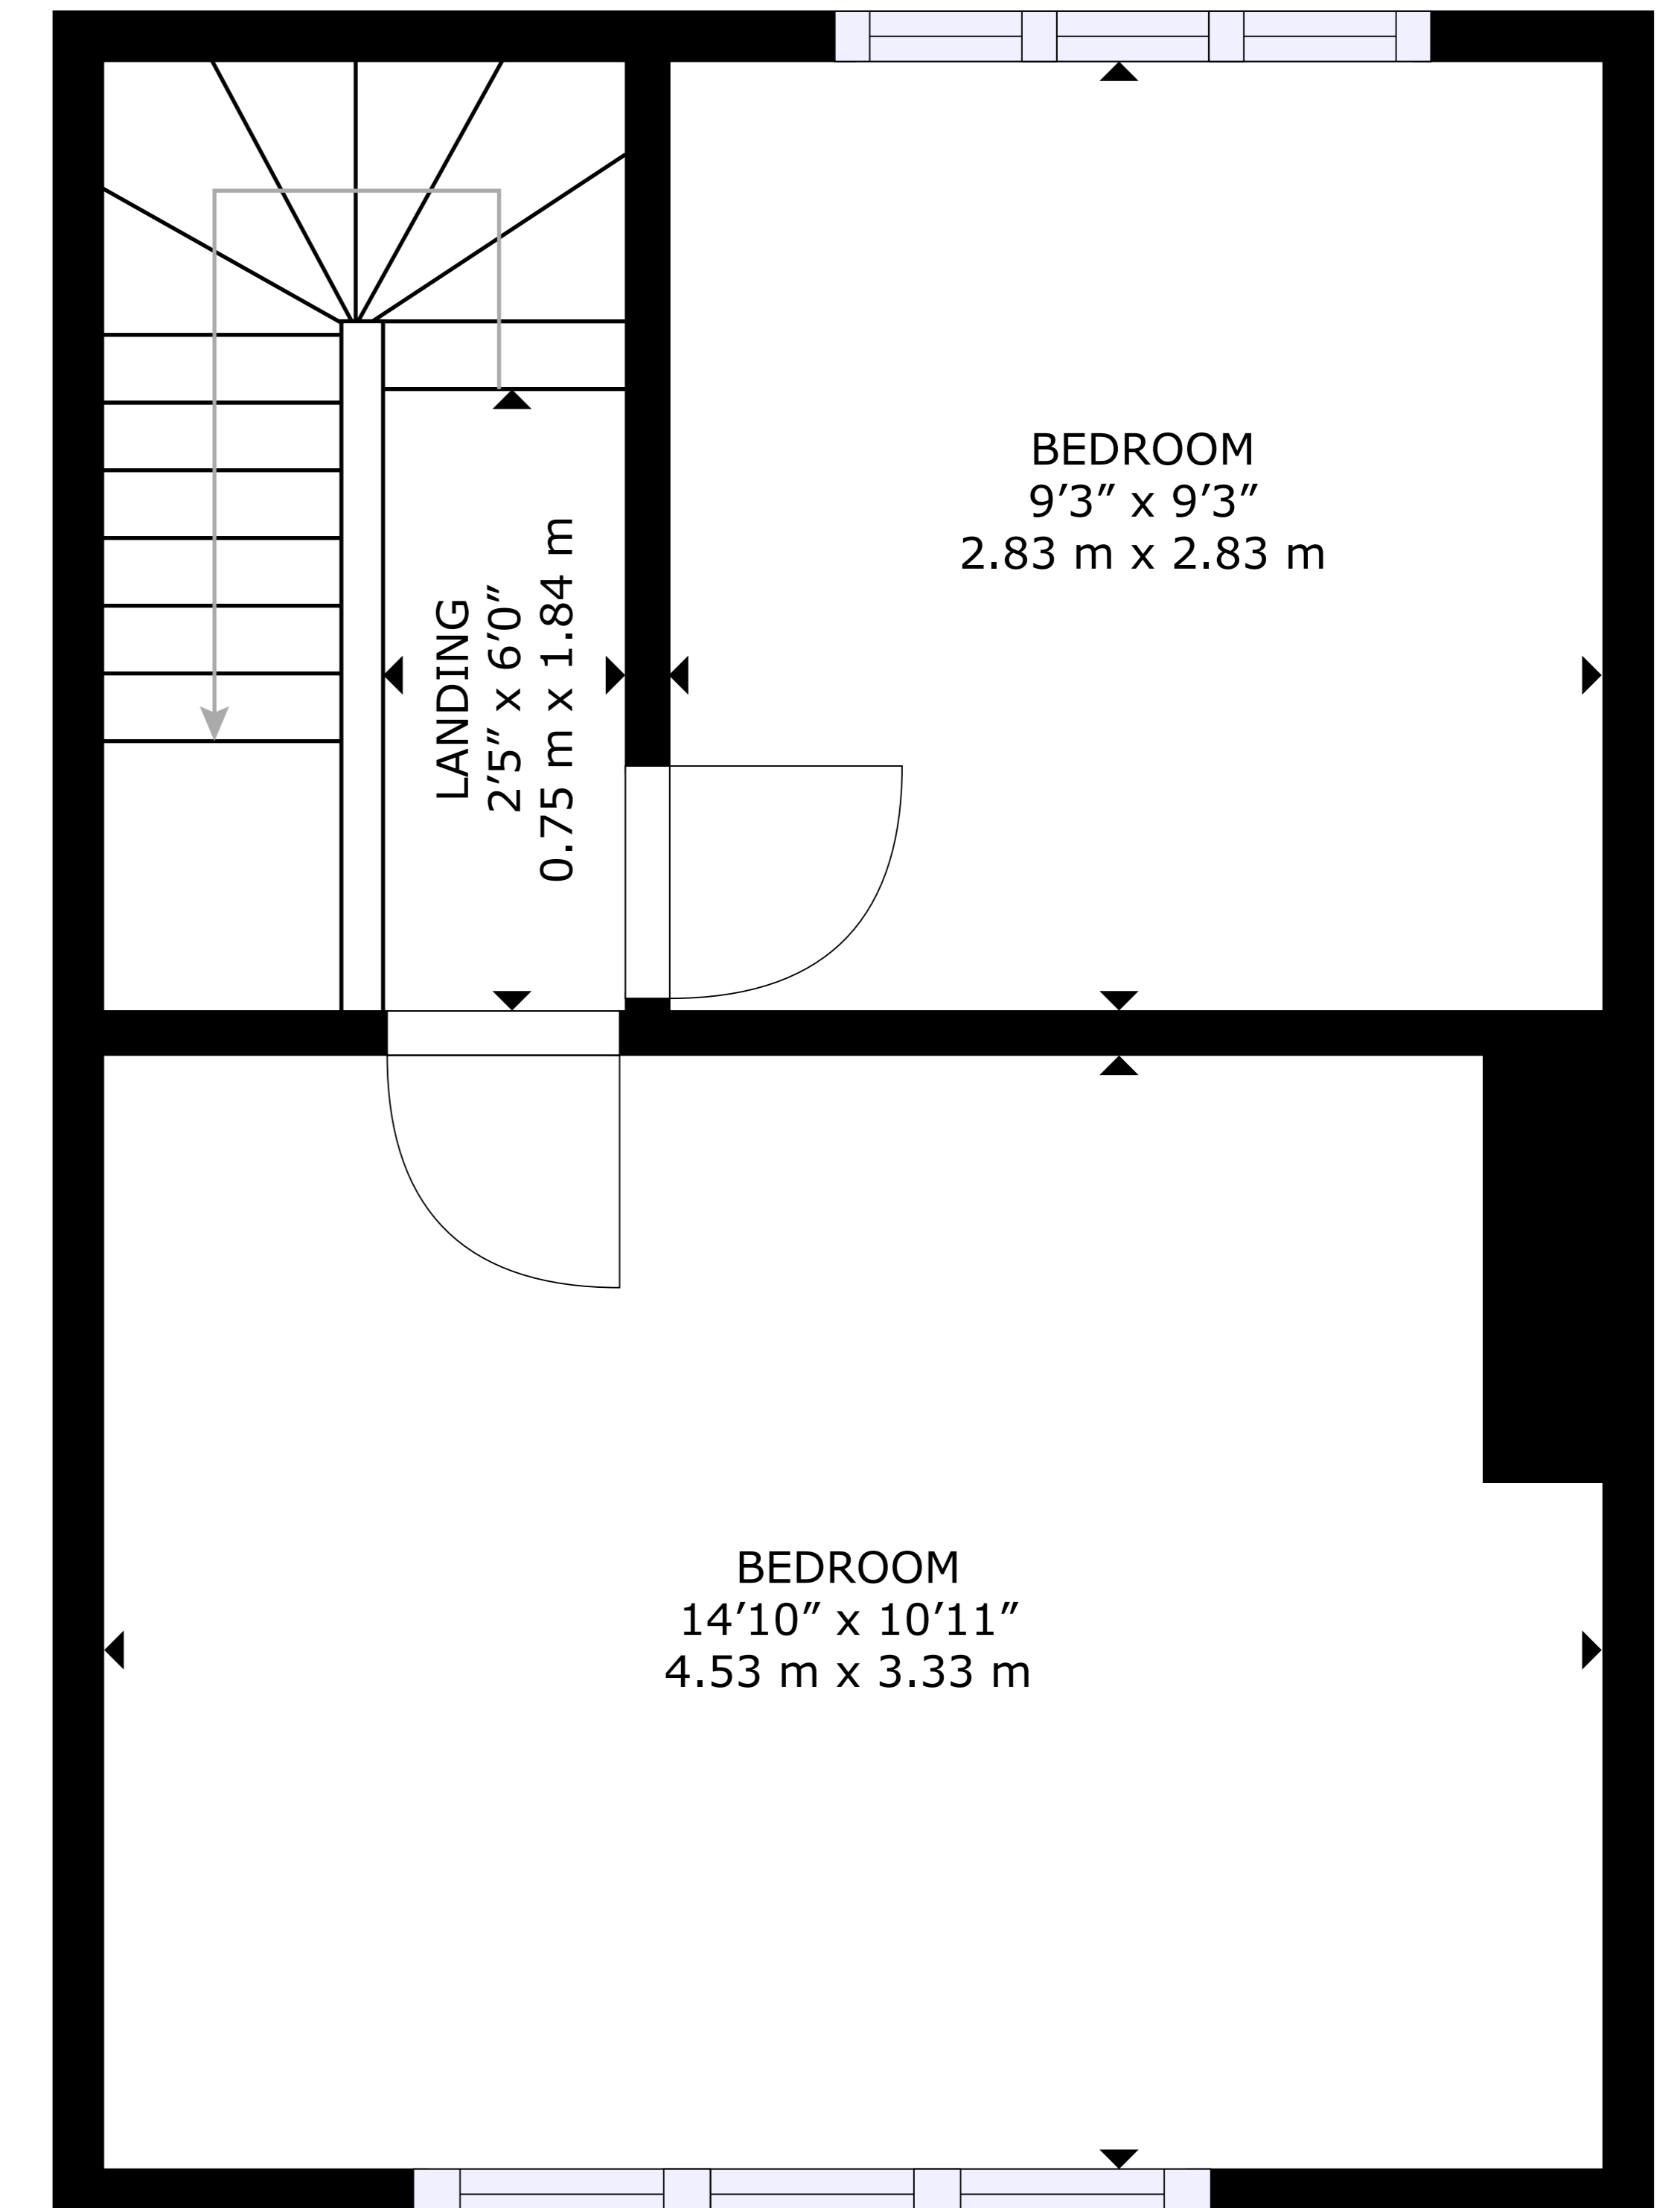

1ST FLOOR

2ND FLOOR

3RD FLOOR

GROSS INTERNAL AREA
 1ST FLOOR: 310 sq. ft, 29 m² , 2ND FLOOR: 310 sq. ft, 29 m²
 3RD FLOOR: 312 sq. ft, 29 m²
 TOTAL: 932 sq. ft, 87 m²
 SIZES AND DIMENSIONS ARE APPROXIMATE, ACTUAL MAY VARY.