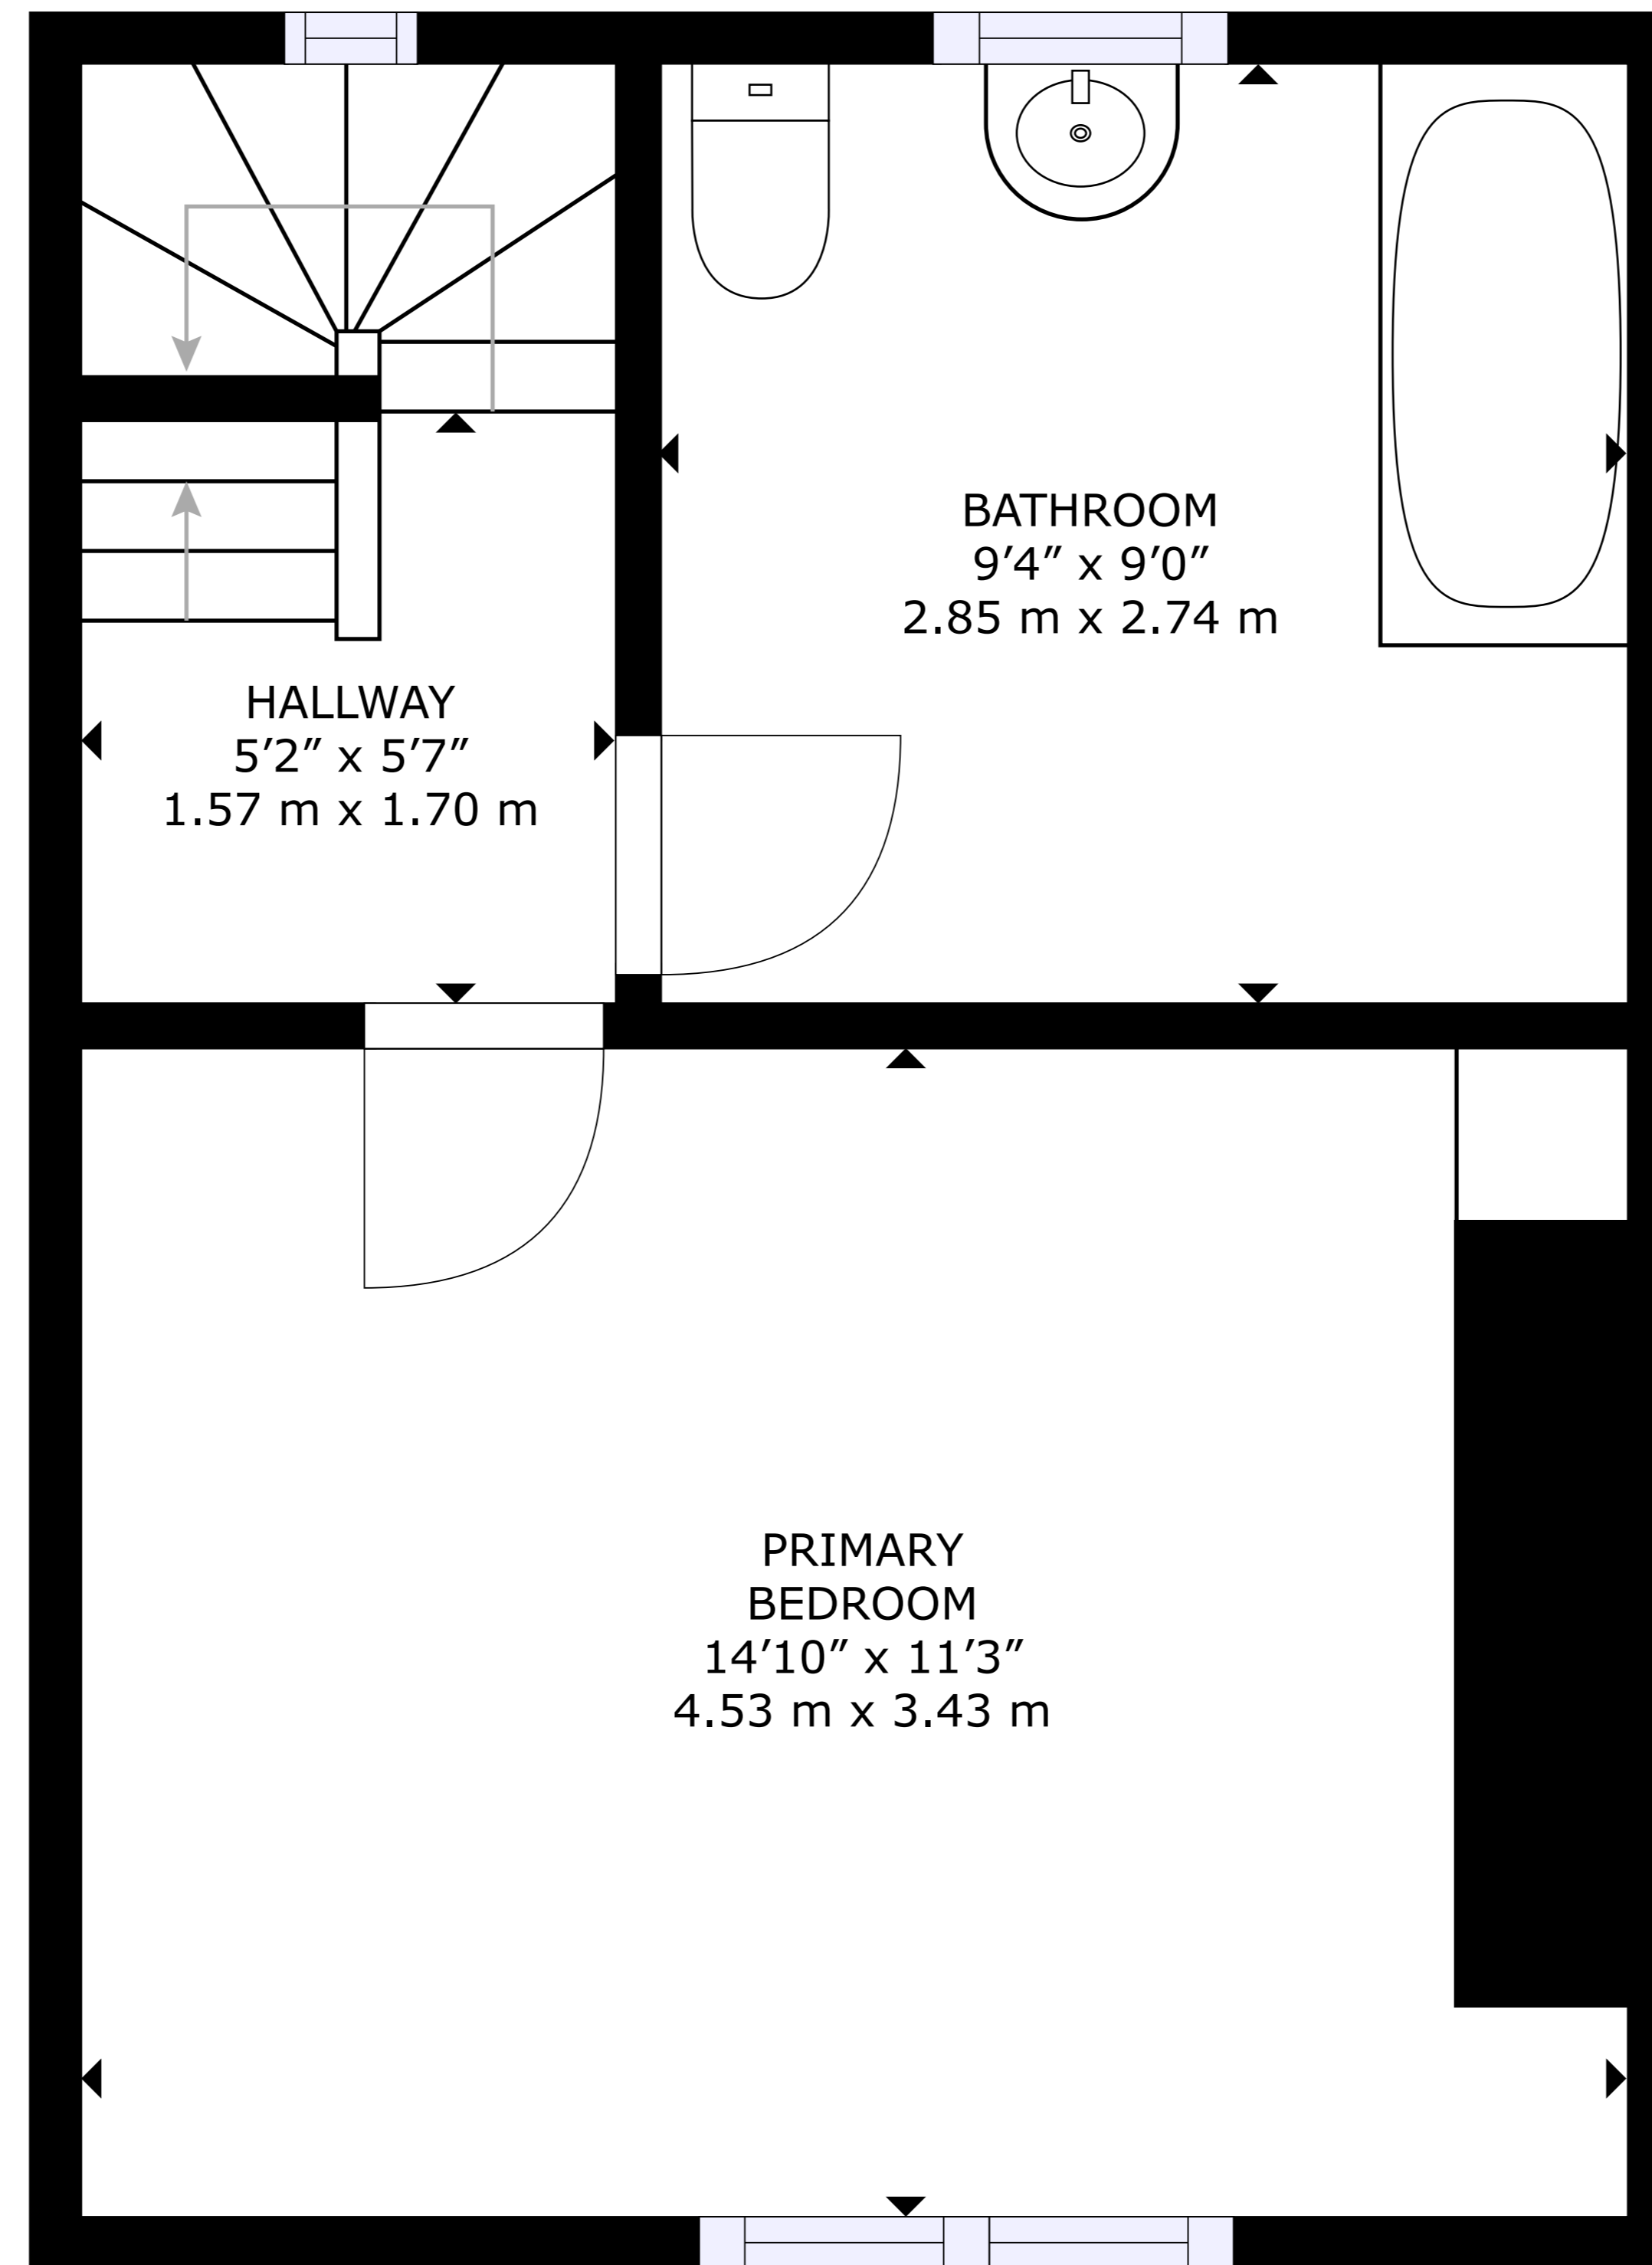

1ST FLOOR

2ND FLOOR

3RD FLOOR

GROSS INTERNAL AREA
 1ST FLOOR: 310 sq. ft, 29 m² , 2ND FLOOR: 310 sq. ft, 29 m²
 3RD FLOOR: 312 sq. ft, 29 m²
 TOTAL: 932 sq. ft, 87 m²
 SIZES AND DIMENSIONS ARE APPROXIMATE, ACTUAL MAY VARY.